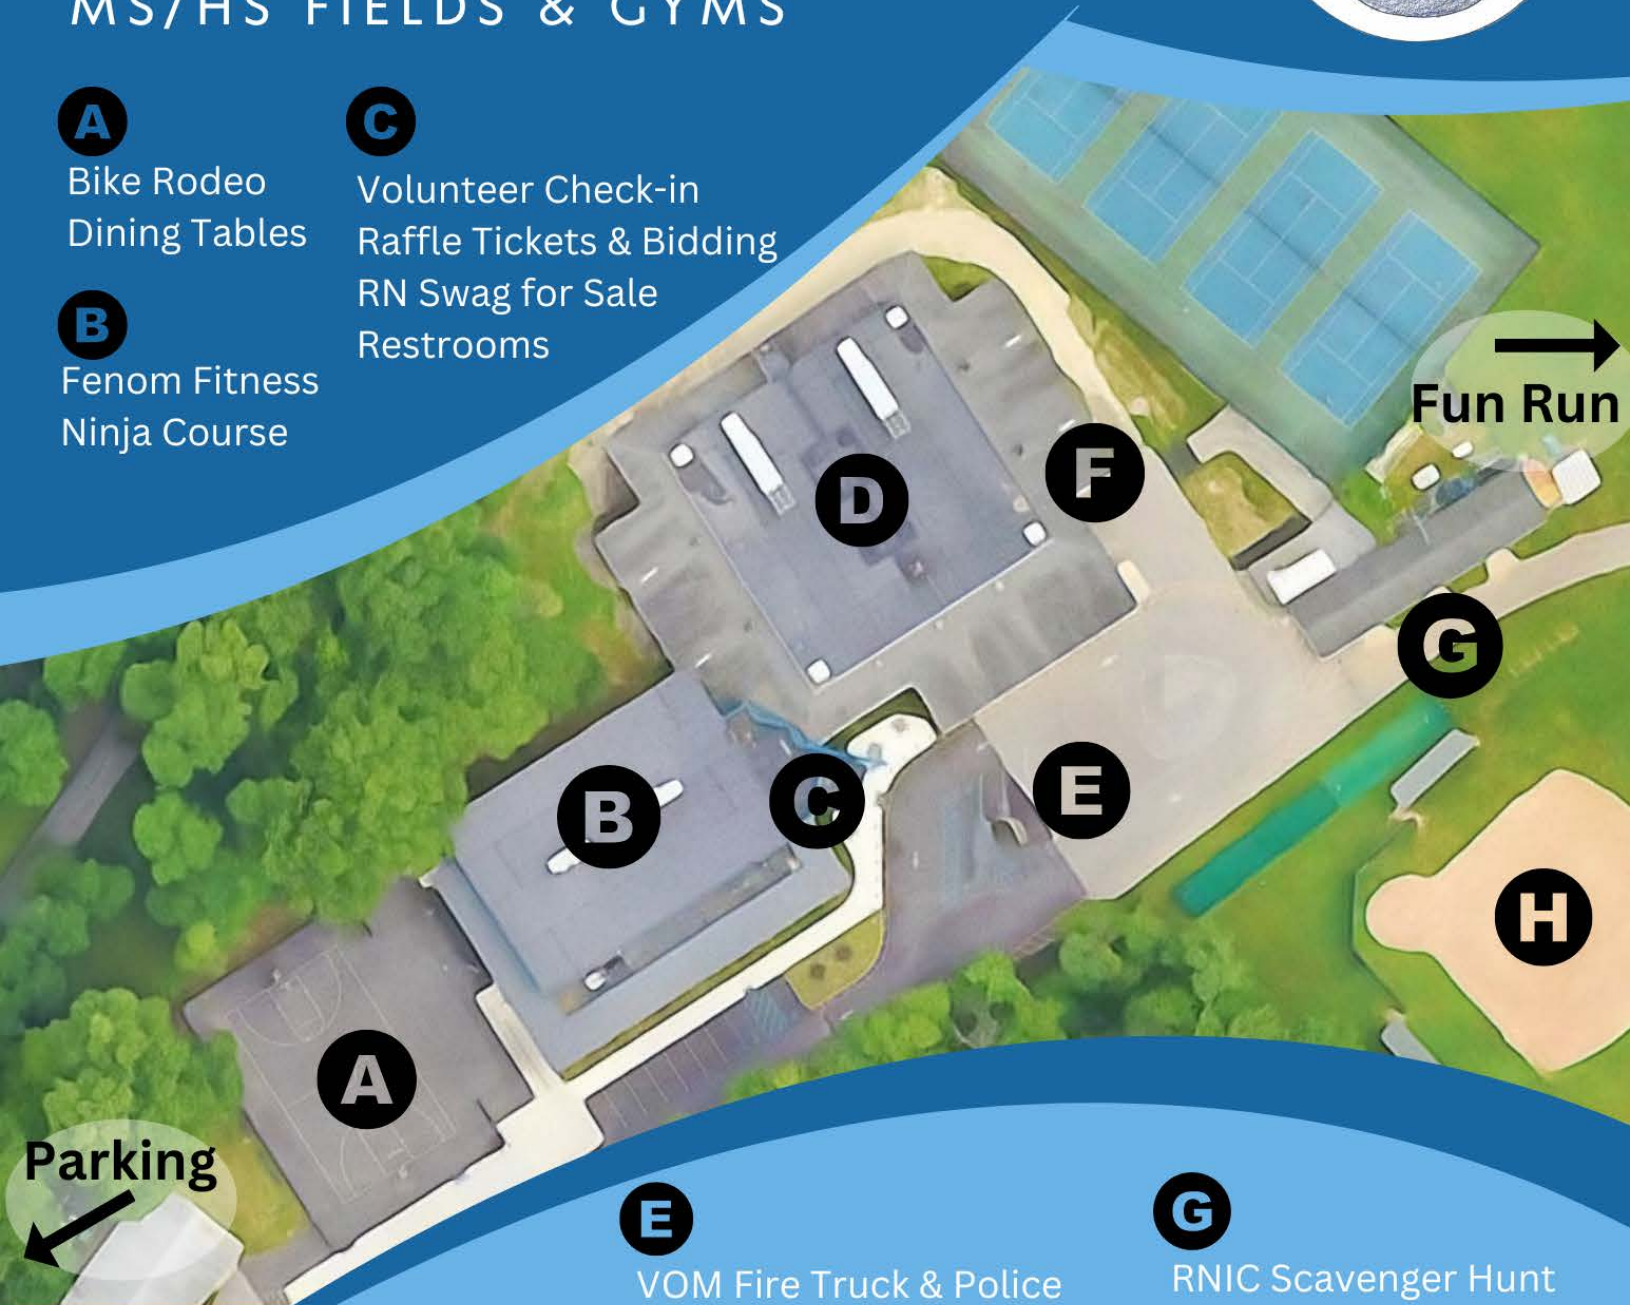

RYE NECK PTSA

PANTHER PARTY

APRIL 27 12-3 PM
MS/HS FIELDS & GYMS

A
Bike Rodeo
Dining Tables

B
Fenom Fitness
Ninja Course

C
Volunteer Check-in
Raffle Tickets & Bidding
RN Swag for Sale
Restrooms

D
RNIC Bake Sale
RNIC Crafts & Games
Face Painting & Tattoos
Sew Fun 4 Kids Demo
Booster Club Swag
Student Club
Alumni Club
RN School Foundation

E
VOM Fire Truck & Police
Car Touch-a-Truck

F
Dining Tables & Food
Trucks:
-Cousins Maine Lobster
-Good Humor
-Pizza Vitale
-Walter's Hot Dogs

G
RNIC Scavenger Hunt
Pot-a-Plant
Bracelet Beading
Girl Scouts
Lawn Games